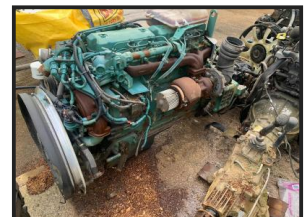

Volvo F16

£POA

Volvo f16 d6b
Engine and gear box
With a Eton 6 speed gearbox

Product Details

Product Details	
Category/Type	Parts
Make	Volvo
Model	F16
Year	-
Hours	-

Unit 55 Heck and Pollington Lane, Pollington NR Goole E York's DN140BA