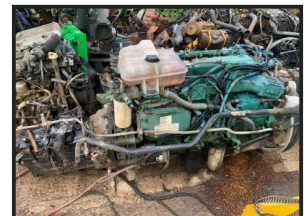

Volvo F16

£POA

Volvo f16 d6b
Engine and gear box
With a Eton 6 speed gearbox

Product Details

Product Details	
Category/Type	Parts
Make	Volvo
Model	F16
Year	-
Hours	-

Unit 55 Heck and Pollington Lane, Pollington NR Goole E York's DN140BA